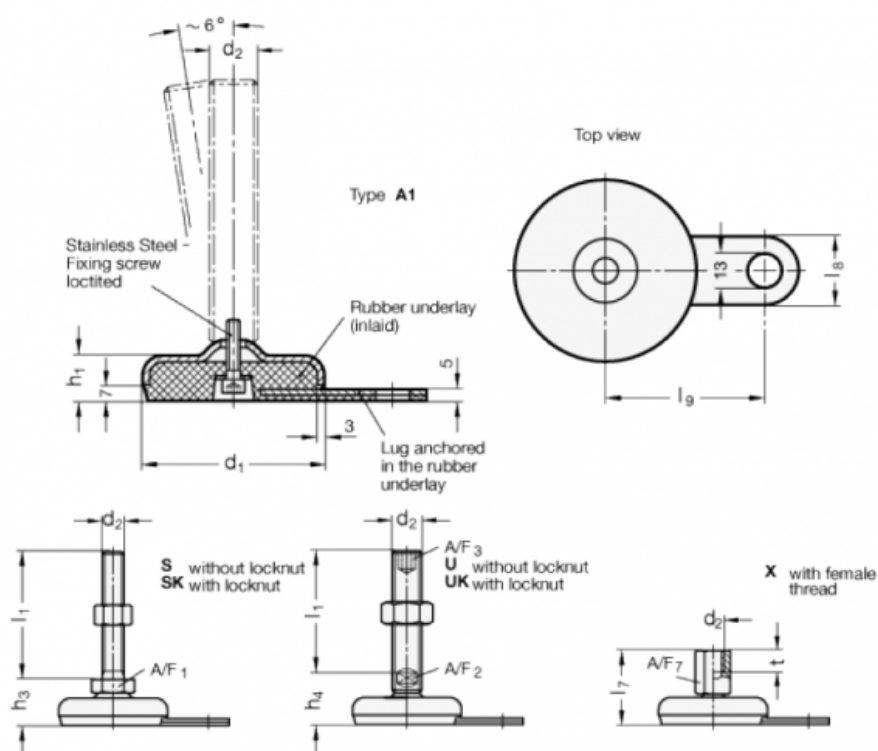

Article number: 203280M1080A1S

Description: E+G levelling foot

GN 32-80-M10-80-A1-S

Note: S Without nut, External hexagon at the bottom

## Measures

A/F1	= 17
d1	= 80
d2	= M10
h1	= 20
h3	= 28
l1	= 80
l8	= 30
l9	= 70